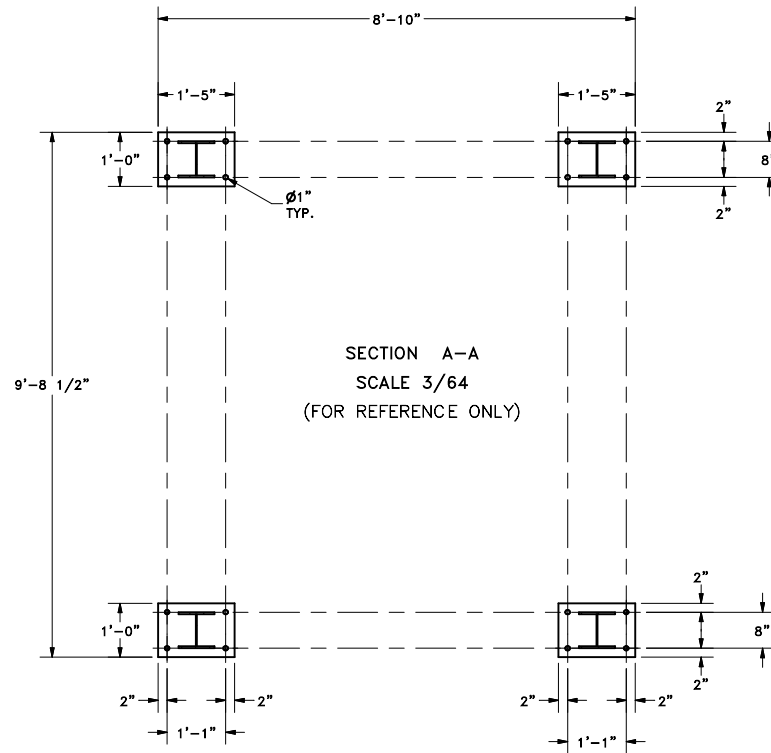

ASSEMBLY TOP VIEW
SCALE 3/64

SECTION A-A
SCALE 3/64
(FOR REFERENCE ONLY)

ASSEMBLY RIGHT VIEW
SCALE 3/64

ASSEMBLY BACK VIEW
SCALE 3/64

FOR REFERENCE ONLY

WEIGHT: #9,200 EMPTY – #31,900 FULL

GPM: 150 @ 600 mg/l