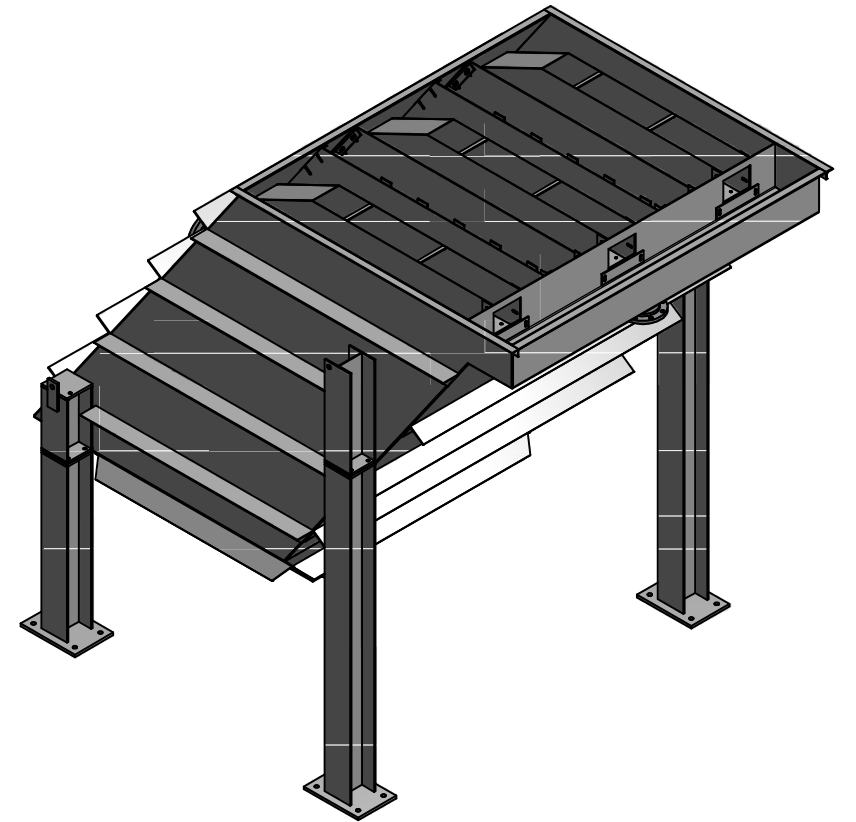

ASSEMBLY TOP VIEW
SCALE 3/64

SECTION A-A
SCALE 3/64
(FOR REFERENCE ONLY)

ASSEMBLY RIGHT VIEW
SCALE 3/64

ASSEMBLY BACK VIEW
SCALE 3/64

FOR REFERENCE ONLY

WEIGHT: #9,200 EMPTY – #31,900 FULL

GPM: 150 @ 600 mg/l