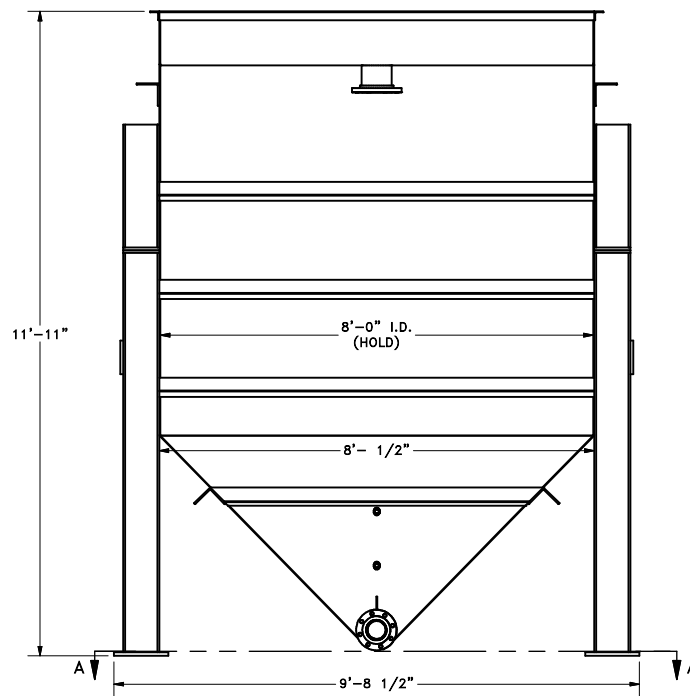

ASSEMBLY TOP VIEW
SCALE 3/64

SECTION A-A
SCALE 3/64
(FOR REFERENCE ONLY)

ASSEMBLY RIGHT VIEW
SCALE 3/64

ASSEMBLY BACK VIEW
SCALE 3/64

FOR REFERENCE ONLY

WEIGHT: #9,200 EMPTY – #31,900 FULL

GPM: 150 @ 600 mg/l