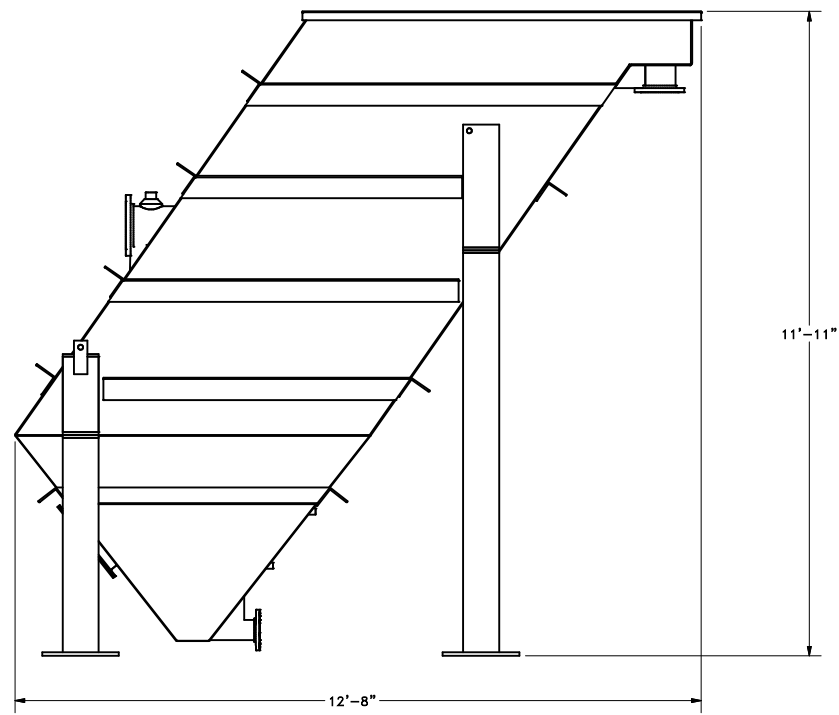

ASSEMBLY TOP VIEW
SCALE 3/64

SECTION A-A
SCALE 3/64
(FOR REFERENCE ONLY)

ASSEMBLY RIGHT VIEW
SCALE 3/64

ASSEMBLY BACK VIEW
SCALE 3/64

FOR REFERENCE ONLY

WEIGHT: #9,200 EMPTY – #31,900 FULL

GPM: 150 @ 600 mg/l